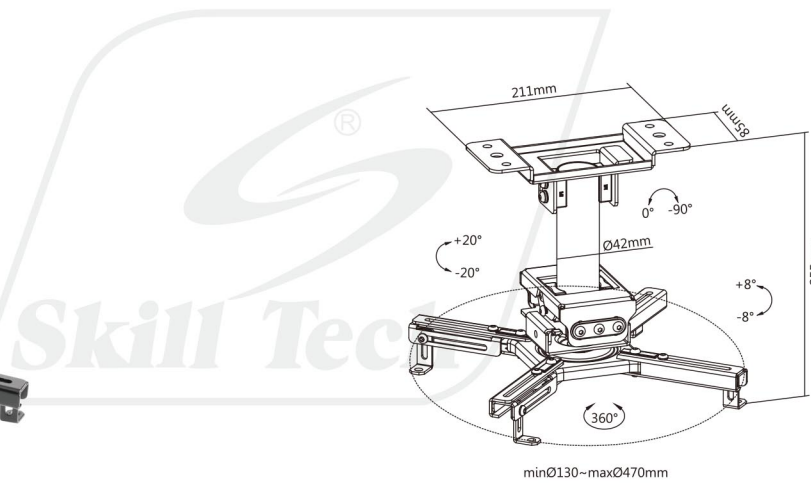

SH 07PB PROJECTOR CEILING MOUNT

Great Flexibility Adaptability

RATED
Weight Capacity
45kg/99lbs

Profile
255mm/10"

Rotation
360°

Tilt Range
+20°--20°

Swivel Range
+8°--8°

Mounting Range
130-470mm/5.1"-18.5"

Cable Management

Detachable Mounting Plate
makes projector installation or removal convenient and quick

Rotates 360°
for the widest viewing range

Cable Management